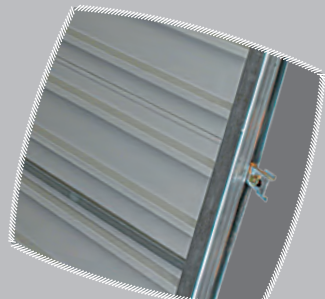

- High grade materials and durable low maintenance finishes.
- Deeper guide tracks and 0.5 gauge steel door curtain add strength and better resistance to minor everyday knocks and bumps.